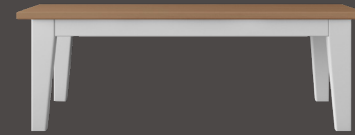

### Extending Dining Table

*Available in three sizes*

NEDTA60 - H 79cm x W 122-152cm x D 92cm  
NEDTA64 - H 79cm x W 152-208cm x D 92cm  
NEDTA68 - H 79cm x W 183-239cm x D 92cm

*Straight leg version also available*