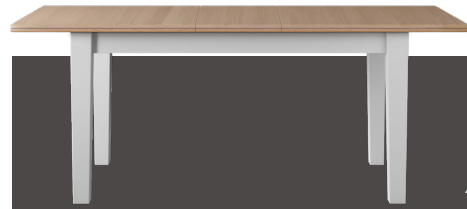

NEDTA60 | NEDTA64 | NEDTA68

Extending Dining Table

Available in three sizes

NEDTA60 - H 79cm x W 122-152cm x D 92cm
NEDTA64 - H 79cm x W 152-208cm x D 92cm
NEDTA68 - H 79cm x W 183-239cm x D 92cm

Straight leg version also available