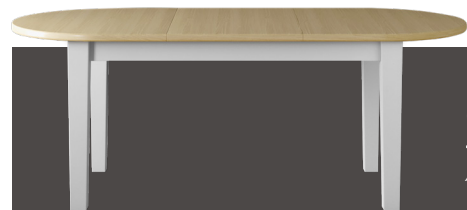

NEDTA20 | NEDTA30 | NEDTA78 | NEDTA82

Oval Extending Table

Available in four sizes

NEDTA20 - H 77cm x W 152-192cm x D 100cm
NEDTA30 - H 77cm x W 183-223cm x D 100cm
NEDTA78 - H 77cm x W 152-192cm x D 122cm
NEDTA82 - H 77cm x W 183-223cm x D 122cm

Straight leg version also available