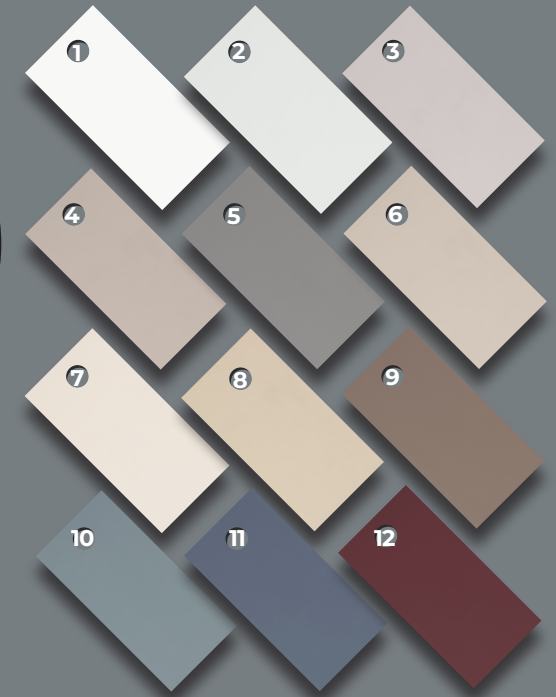

# PICK A FINISH FOR YOUR FURNITURE

## Paint Colour Options

1. Lily White | 2. Coastal Mist | 3. Cotton | 4. Luxury Grey | 5. Moondust Grey | 6. Cloud | 7. Stone | 8. Truffle | 9. Pottery Clay | 10. Burrowdale | 11. Portland | 12. Ruby

## Fabric Options

1. Amalfi Linen | 2. Trinity Ivory | 3. Moreno Natural | 4. Linoso Dove | 5. Linoso Duckegg | 6. Trinity Mineral | 7. Moreno Mineral | 8. Linoso Grey | 9. Linoso Linen | 10. Moreno Linen

11. Trinity Mocha | 12. Linoso Heather | 13. Trinity Heather | 14. Linoso Steel | 15. Linoso Indigo | 16. Trinity Midnight | 17. Moreno Damson | 18. Linoso Denim | 19. Kinburn Denim