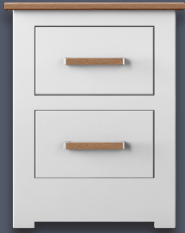

MB206A | MB204A | MB209A
2 Drawer Bedside

Available in three sizes
MB206A - H 60cm x W 38cm x D 36cm
MB204A - H 60cm x W 48cm x D 36cm
MB209A - H 60cm x W 56cm x D 46cm