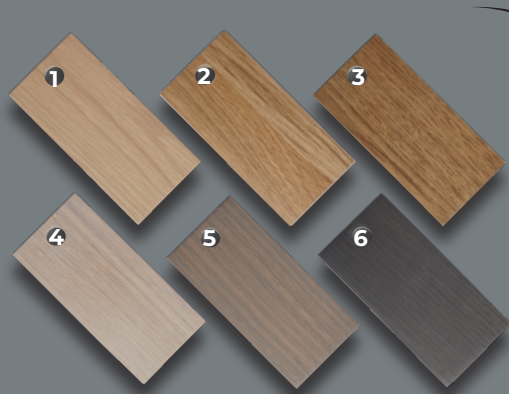

PICK A FINISH FOR YOUR FURNITURE

Oak Finish Options - All Matt Lacquered

1. Opaque | 2. Natural | 3. Victorian | 4. Cottage White | 5. Cromford Grey | 6. Midnight Sky