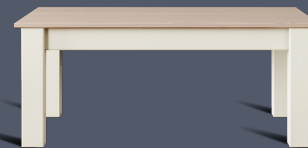

### Large 2 Full Height Glazed Door Dresser Rack

Glass Shelves

MDRA30 - H 113cm x W 192cm x D 34cm  
(Complete Dresser) H 203cm x W 192cm x D 46cm  
*Shown with additional lighting pack LGH80*

MDHA90  
**Small Hall Table**

MDHA90 - H 77cm x W 70cm x D 33cm

MDCO25 | MDCO30 | MDCO35  
**Coffee Table No Shelf**

*Available in three sizes*

MDCO25 - H 46cm x W 92cm x D 60cm

MDCO30 - H 46cm x W 122cm x D 60cm

MDCO35 - H 46cm x W 152cm x D 90cm