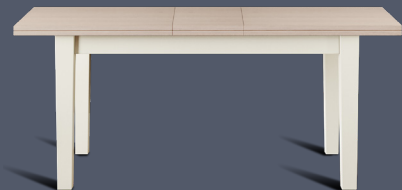

# Hill & Hunter

British Made Painted Furniture

The Modo Dining Collection

MDTA84 | MDTA85 | MDTA86  
**Pedestal Extending Table**

*Available in three sizes*

MDTA84 - H 79cm x W 122-152cm x D 92cm  
MDTA85 - H 79cm x W 152-208cm x D 92cm  
MDTA86 - H 79cm x W 183-239cm x D 92cm

MDBE86 | MDBE87 | MDBE88  
**Bench for Dining Table**

*Available in three sizes*

MDBE86 - H 46cm x W 87cm x D 37cm  
MDBE87 - H 46cm x W 117cm x D 37cm  
MDBE88 - H 46cm x W 147cm x D 37cm

*Straight leg version also available*