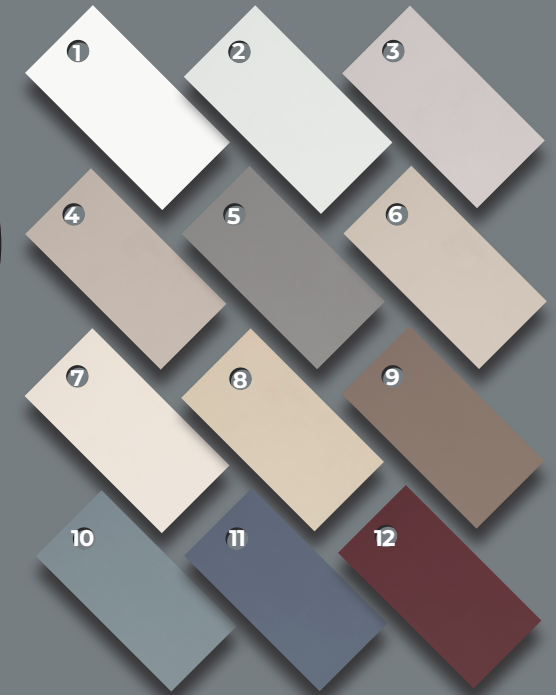

# PICK A FINISH FOR YOUR FURNITURE

## Oak Finish Options - All Matt Lacquered

1. Opaque | 2. Natural | 3. Victorian | 4. Cottage White | 5. Cromford Grey | 6. Midnight Sky

## Paint Colour Options

1. Lily White | 2. Coastal Mist | 3. Cotton | 4. Luxury Grey | 5. Moondust Grey | 6. Cloud | 7. Stone | 8. Truffle | 9. Pottery Clay | 10. Burrowdale | 11. Portland | 12. Ruby

## Fabric Options

1. Amalfi Linen | 2. Trinity Ivory | 3. Linoso Dove | 4. Linoso Duckegg | 5. Trinity Mineral | 6. Linoso Grey | 7. Linoso Linen | 8. Trinity Mocha

9. Linoso Heather | 10. Trinity Heather | 11. Linoso Steel | 12. Linoso Indigo | 13. Trinity Midnight | 14. Linoso Denim | 15. Kinburn Denim