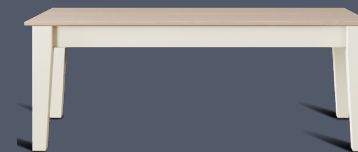

# Hill & Hunter

British Made Painted Furniture

The Modo Dining Collection

MDTA84 | MDTA85 | MDTA86  
**Pedestal Extending Table**

*Available in three sizes*

MDTA84 - H 79cm x W 122-152cm x D 92cm  
MDTA85 - H 79cm x W 152-208cm x D 92cm  
MDTA86 - H 79cm x W 183-239cm x D 92cm

MDBE86 | MDBE87 | MDBE88  
**Bench for Dining Table**

*Available in three sizes*

MDBE86 - H 46cm x W 87cm x D 37cm  
MDBE87 - H 46cm x W 117cm x D 37cm  
MDBE88 - H 46cm x W 147cm x D 37cm

*Straight leg version also available*