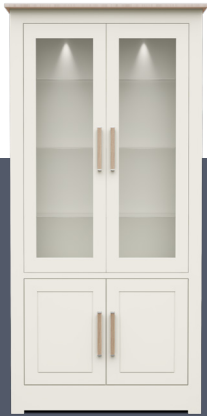

### MDBC52H | MDBC58H Wide Half Panelled Bookcase

Available in two sizes

Tall

MDBC52H - H 168cm x W 95cm x D 30cm

Extra Tall

MDBC58H - H 203cm x W 95cm x D 30cm

MDG50 | MDG56  
**Narrow 2 Door Glazed Cabinet**

*Available in two sizes*  
Tall  
MDG50 - H 168cm x W 64cm x D 37cm  
Extra Tall  
MDG56 - H 203cm x W 64cm x D 37cm  
*Shown with additional lighting pack LGH80*

MDM10  
**Nest of 3 Tables**

MDM10 - H 59cm x W 58cm x D 43cm